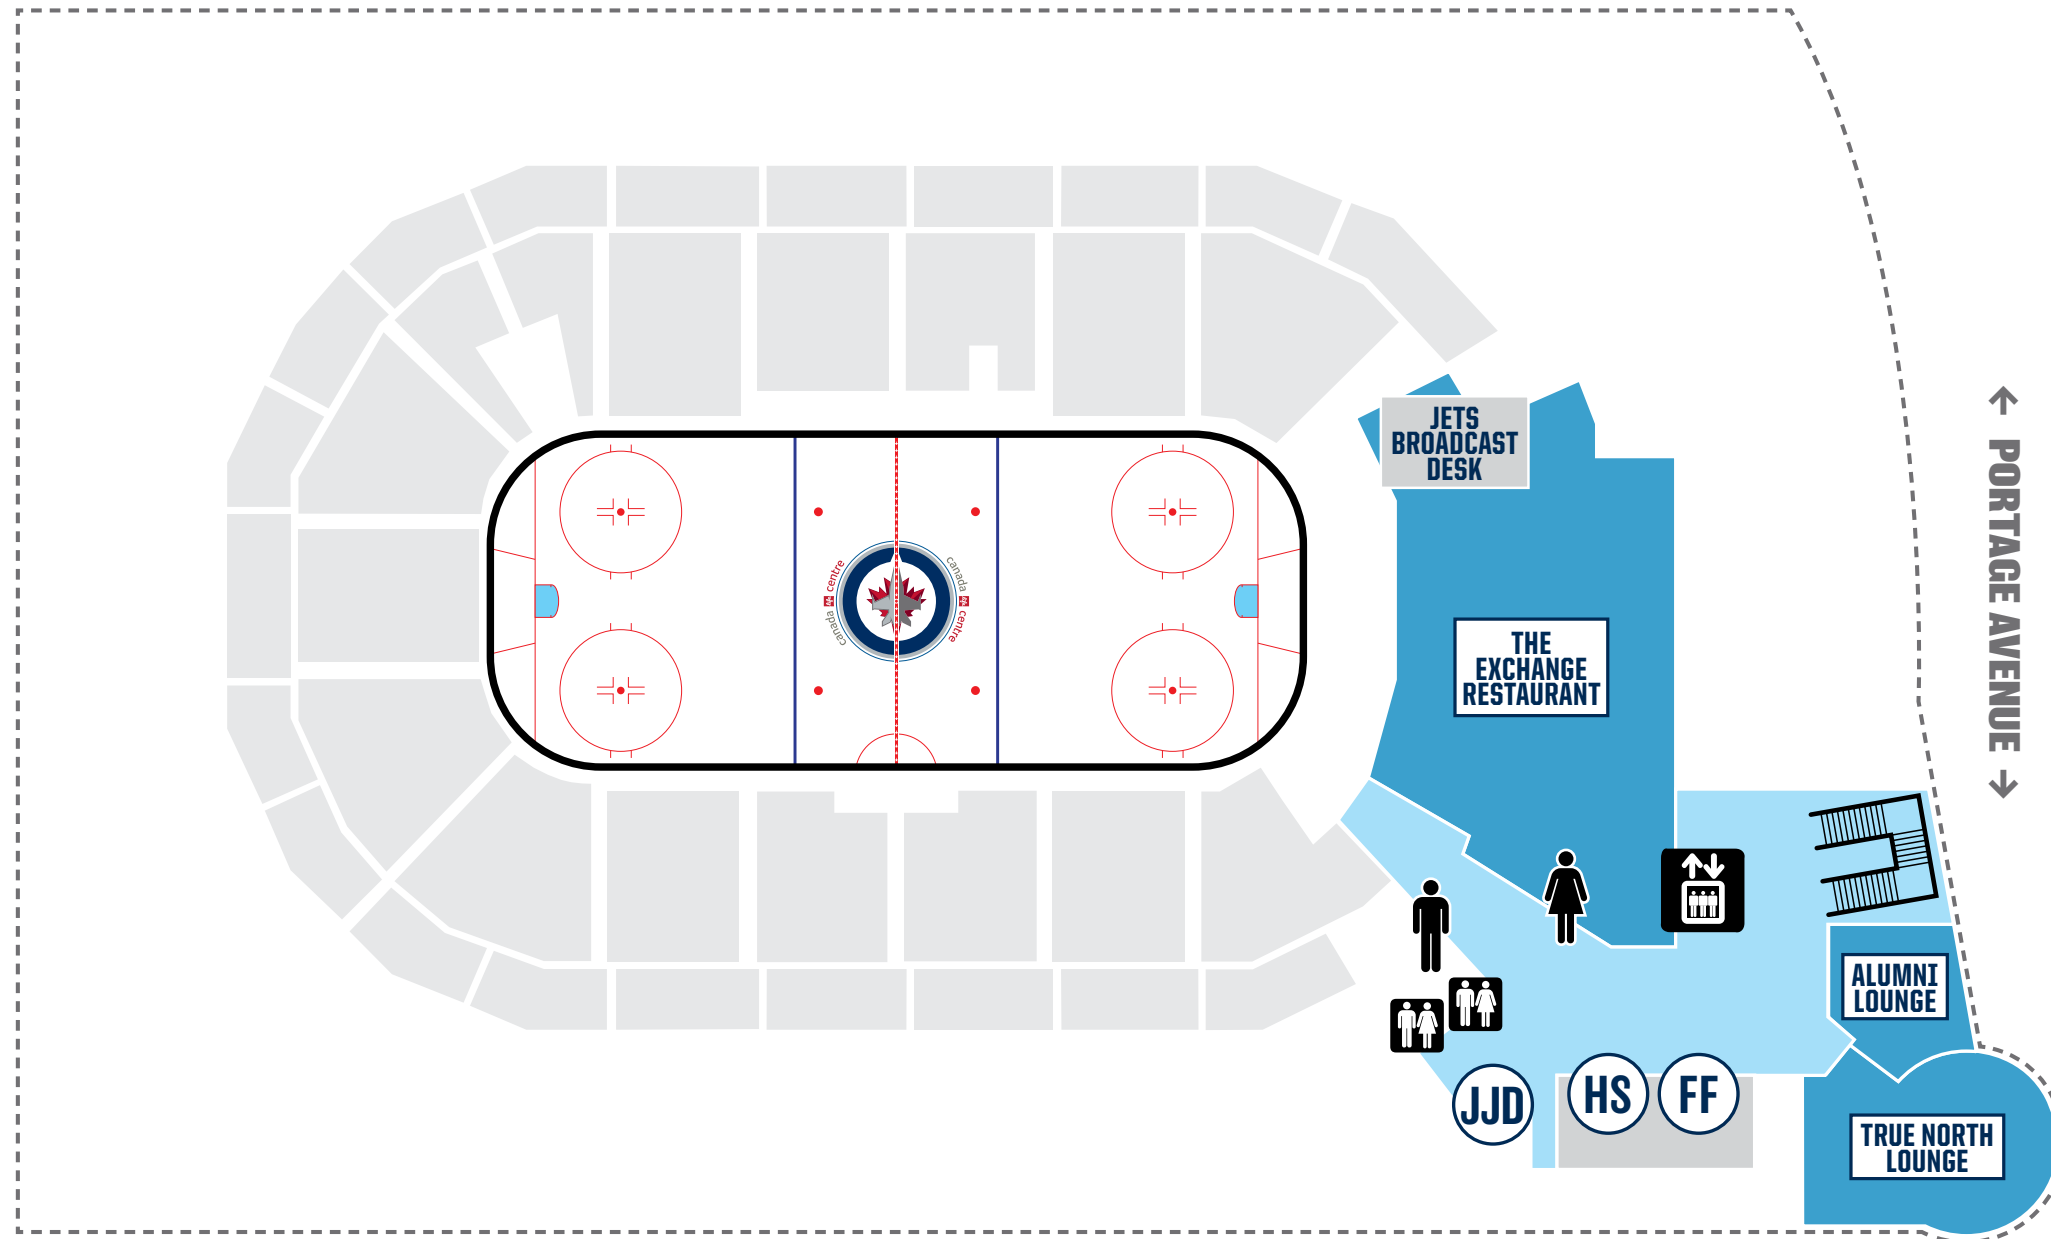

→ HARGRAVE STREET →

← HONOURARY DALE HAWERCHUK WAY →

← PORTAGE AVENUE →

← DONALD STREET ←

UPPER CONCOURSE / 300 LEVEL
SCOTIABANK PREMIUM SUITE CONCOURSE
MAIN CONCOURSE / 100 & 200 LEVEL
EVENT LEVEL

- | | | | | |
|---------------------------|---------------------------|--------------------------------|------------------------|-----------------|
| TH Tim Hortons | CM Carvery & Melts | JJD Jumbo Jet Dog | 2 Gate Entrance | Family Washroom |
| PP Pizza Pizza | FF Fan Fuel | TT Tasty Tots | Criticare | Elevator |
| Fr Freshii | GB Gourmet Burger | GC Grab + Go Snack Stop | Jets Gear Store | Escalator |
| AG Aviators' Grill | HS Hops & Shots | | Guest Services | Coat Check |