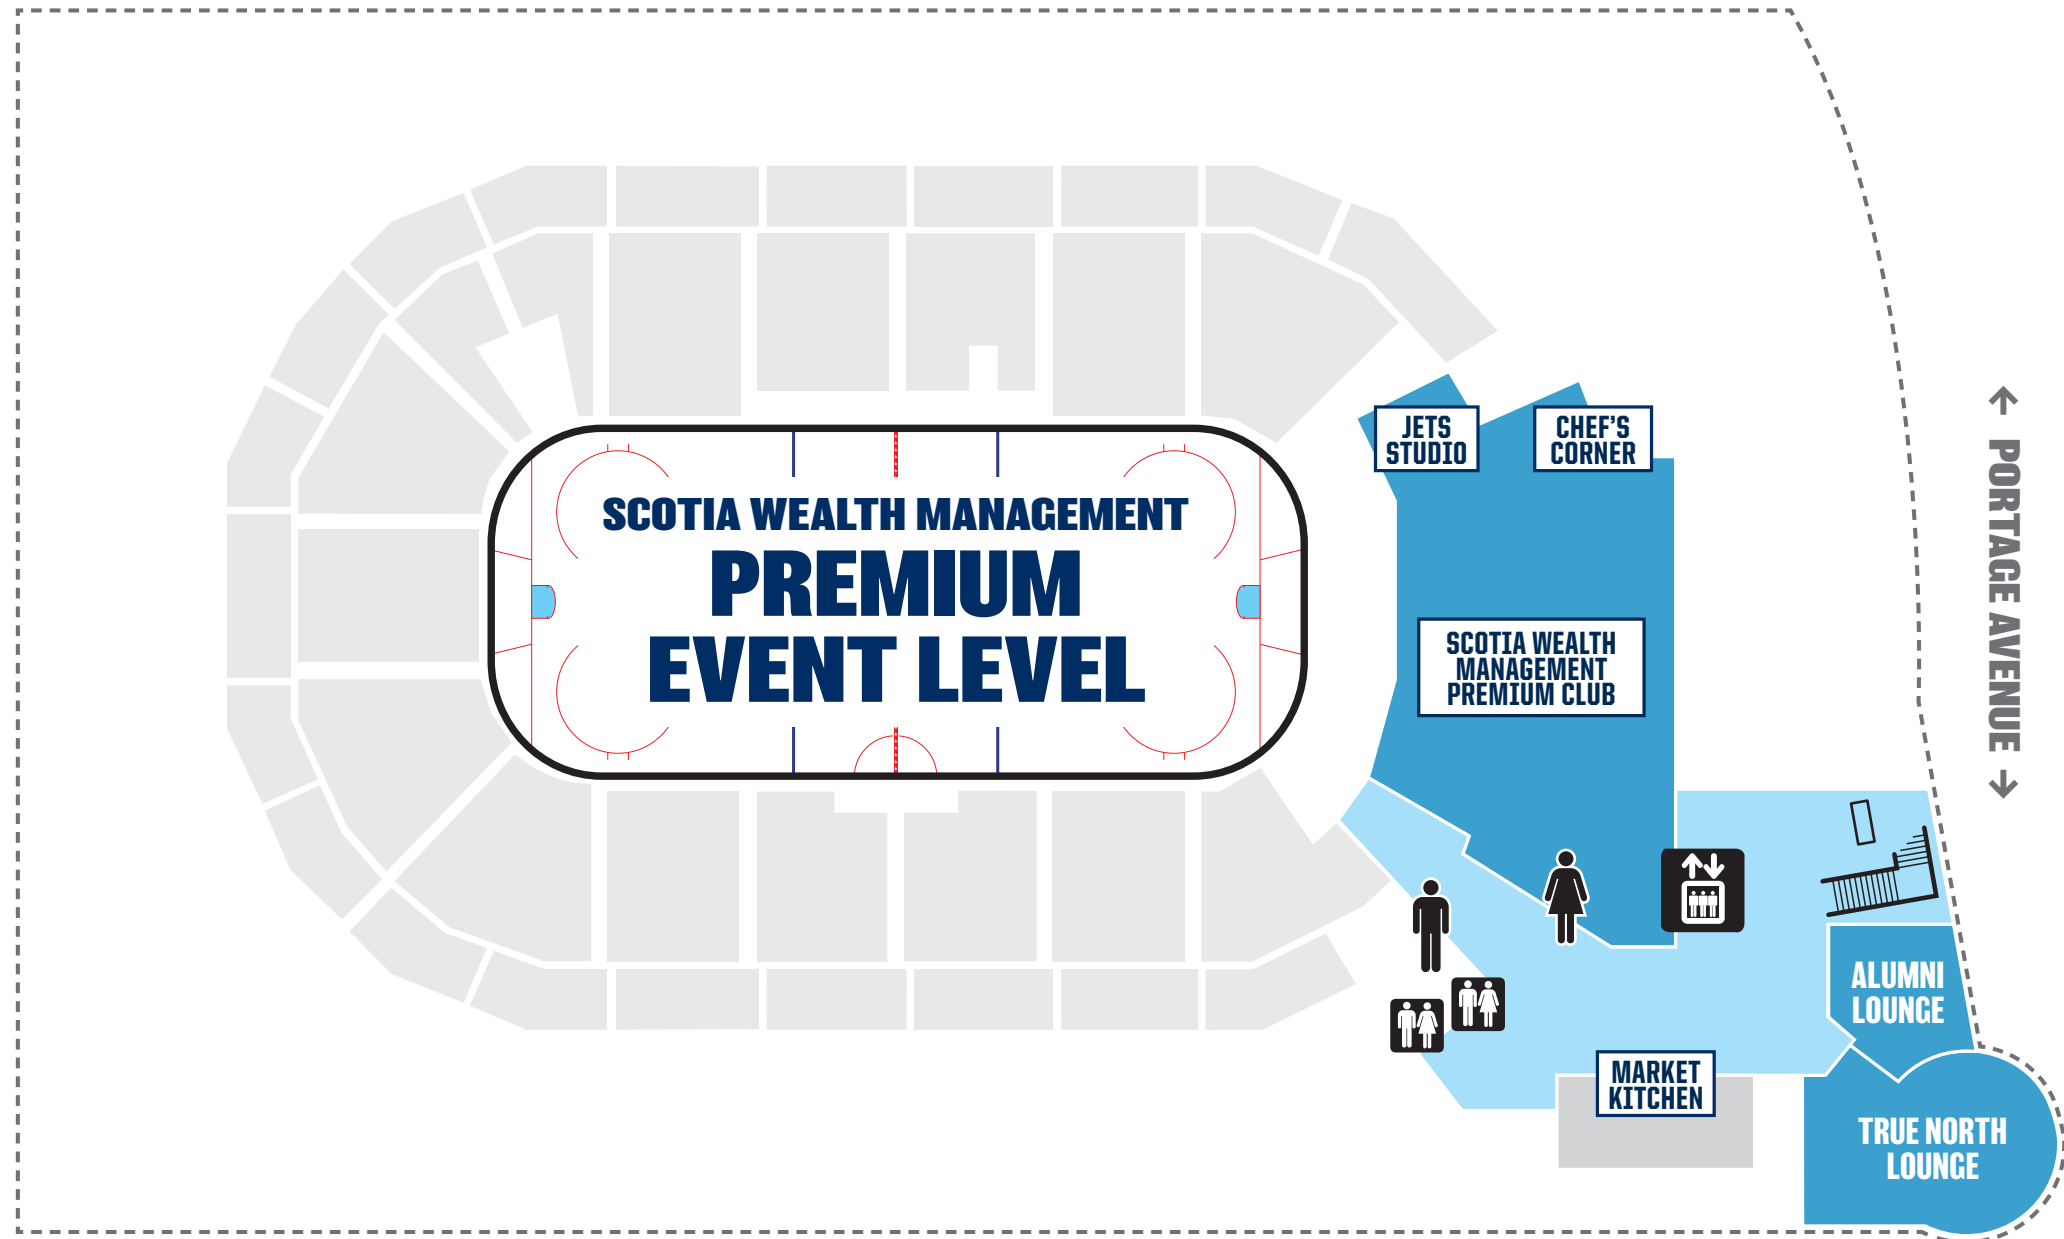

→ HARGRAVE STREET →

← HONOURARY DALE HAWERCHUK WAY →

← PORTAGE AVENUE →

← DONALD STREET ←

TH Tim Hortons	Ch Hot or Not Chicken	JJD Jumbo Jet Dog	2 Gate Entrance	Family Washroom
PP Pizza Pizza	FF Fan Fuel	TT Tasty Tots	+ Criticare	Elevator
AG Aviators' Grill	GC Grab + Go Snack Stop	YWG YWG Burger	🇨🇦 Jets Gear Store	Escalator
B Burrito 204	HS Hops & Shots	\$ ATM	? Guest Services	Coat Check