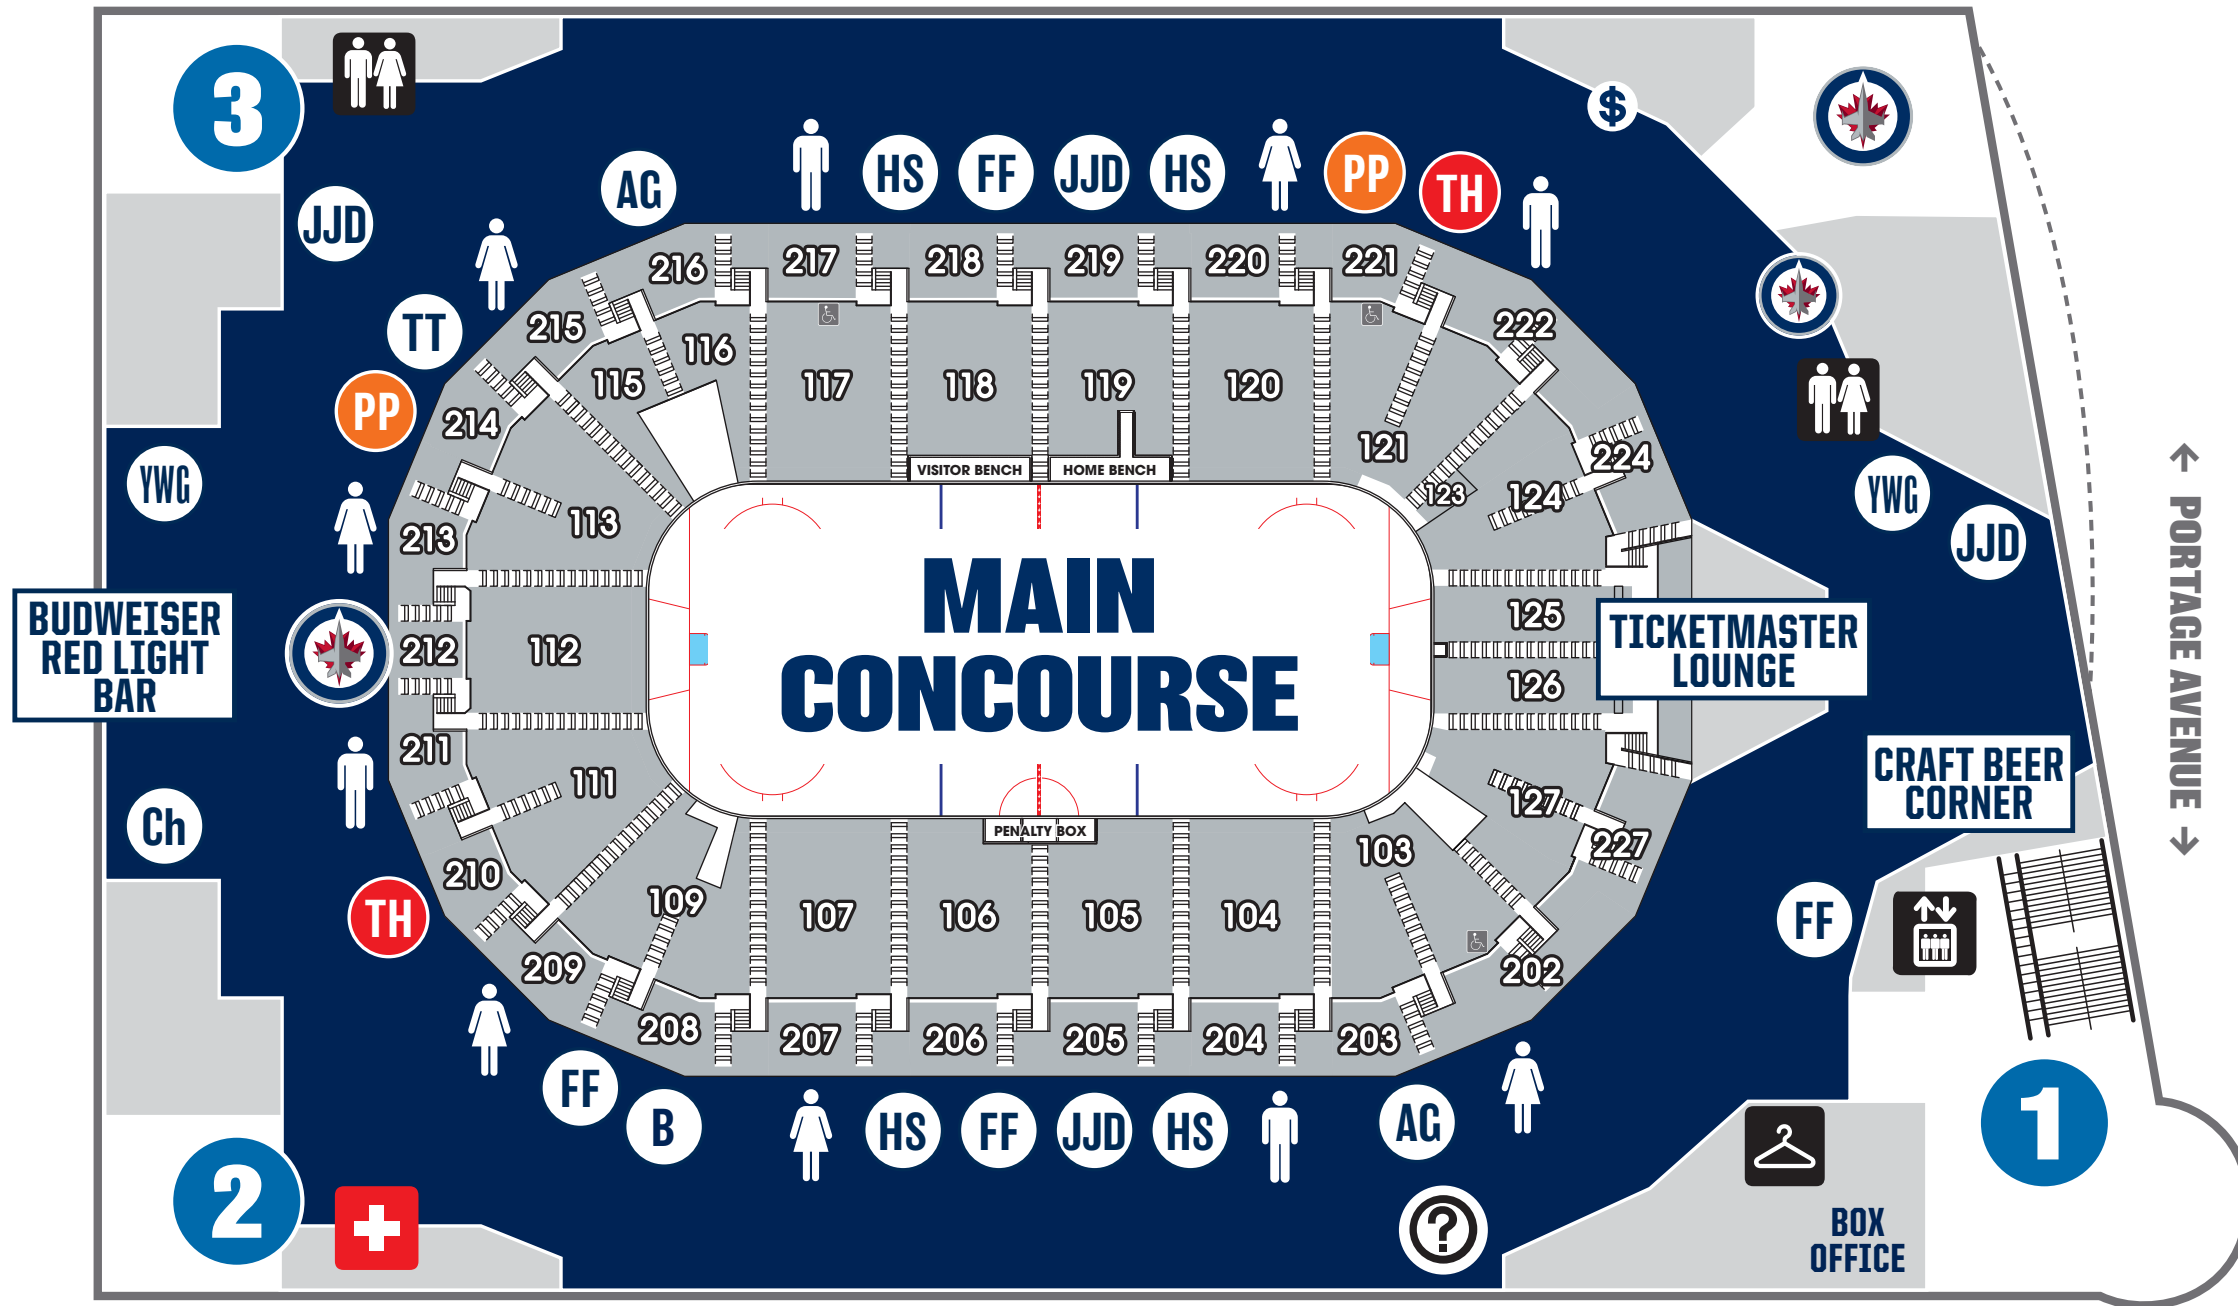

→ HARGRAVE STREET →

← HONOURARY DALE HAWERCHUK WAY →

← PORTAGE AVENUE →

← DONALD STREET ←

TH Tim Hortons	Ch Hot or Not Chicken	JJD Jumbo Jet Dog	2 Gate Entrance	Family Washroom
PP Pizza Pizza	FF Fan Fuel	TT Tasty Tots	Criticare	Elevator
AG Aviators' Grill	GC Grab + Go Snack Stop	YWG YWG Burger	Jets Gear Store	Escalator
B Burrito 204	HS Hops & Shots	\$ ATM	Guest Services	Coat Check