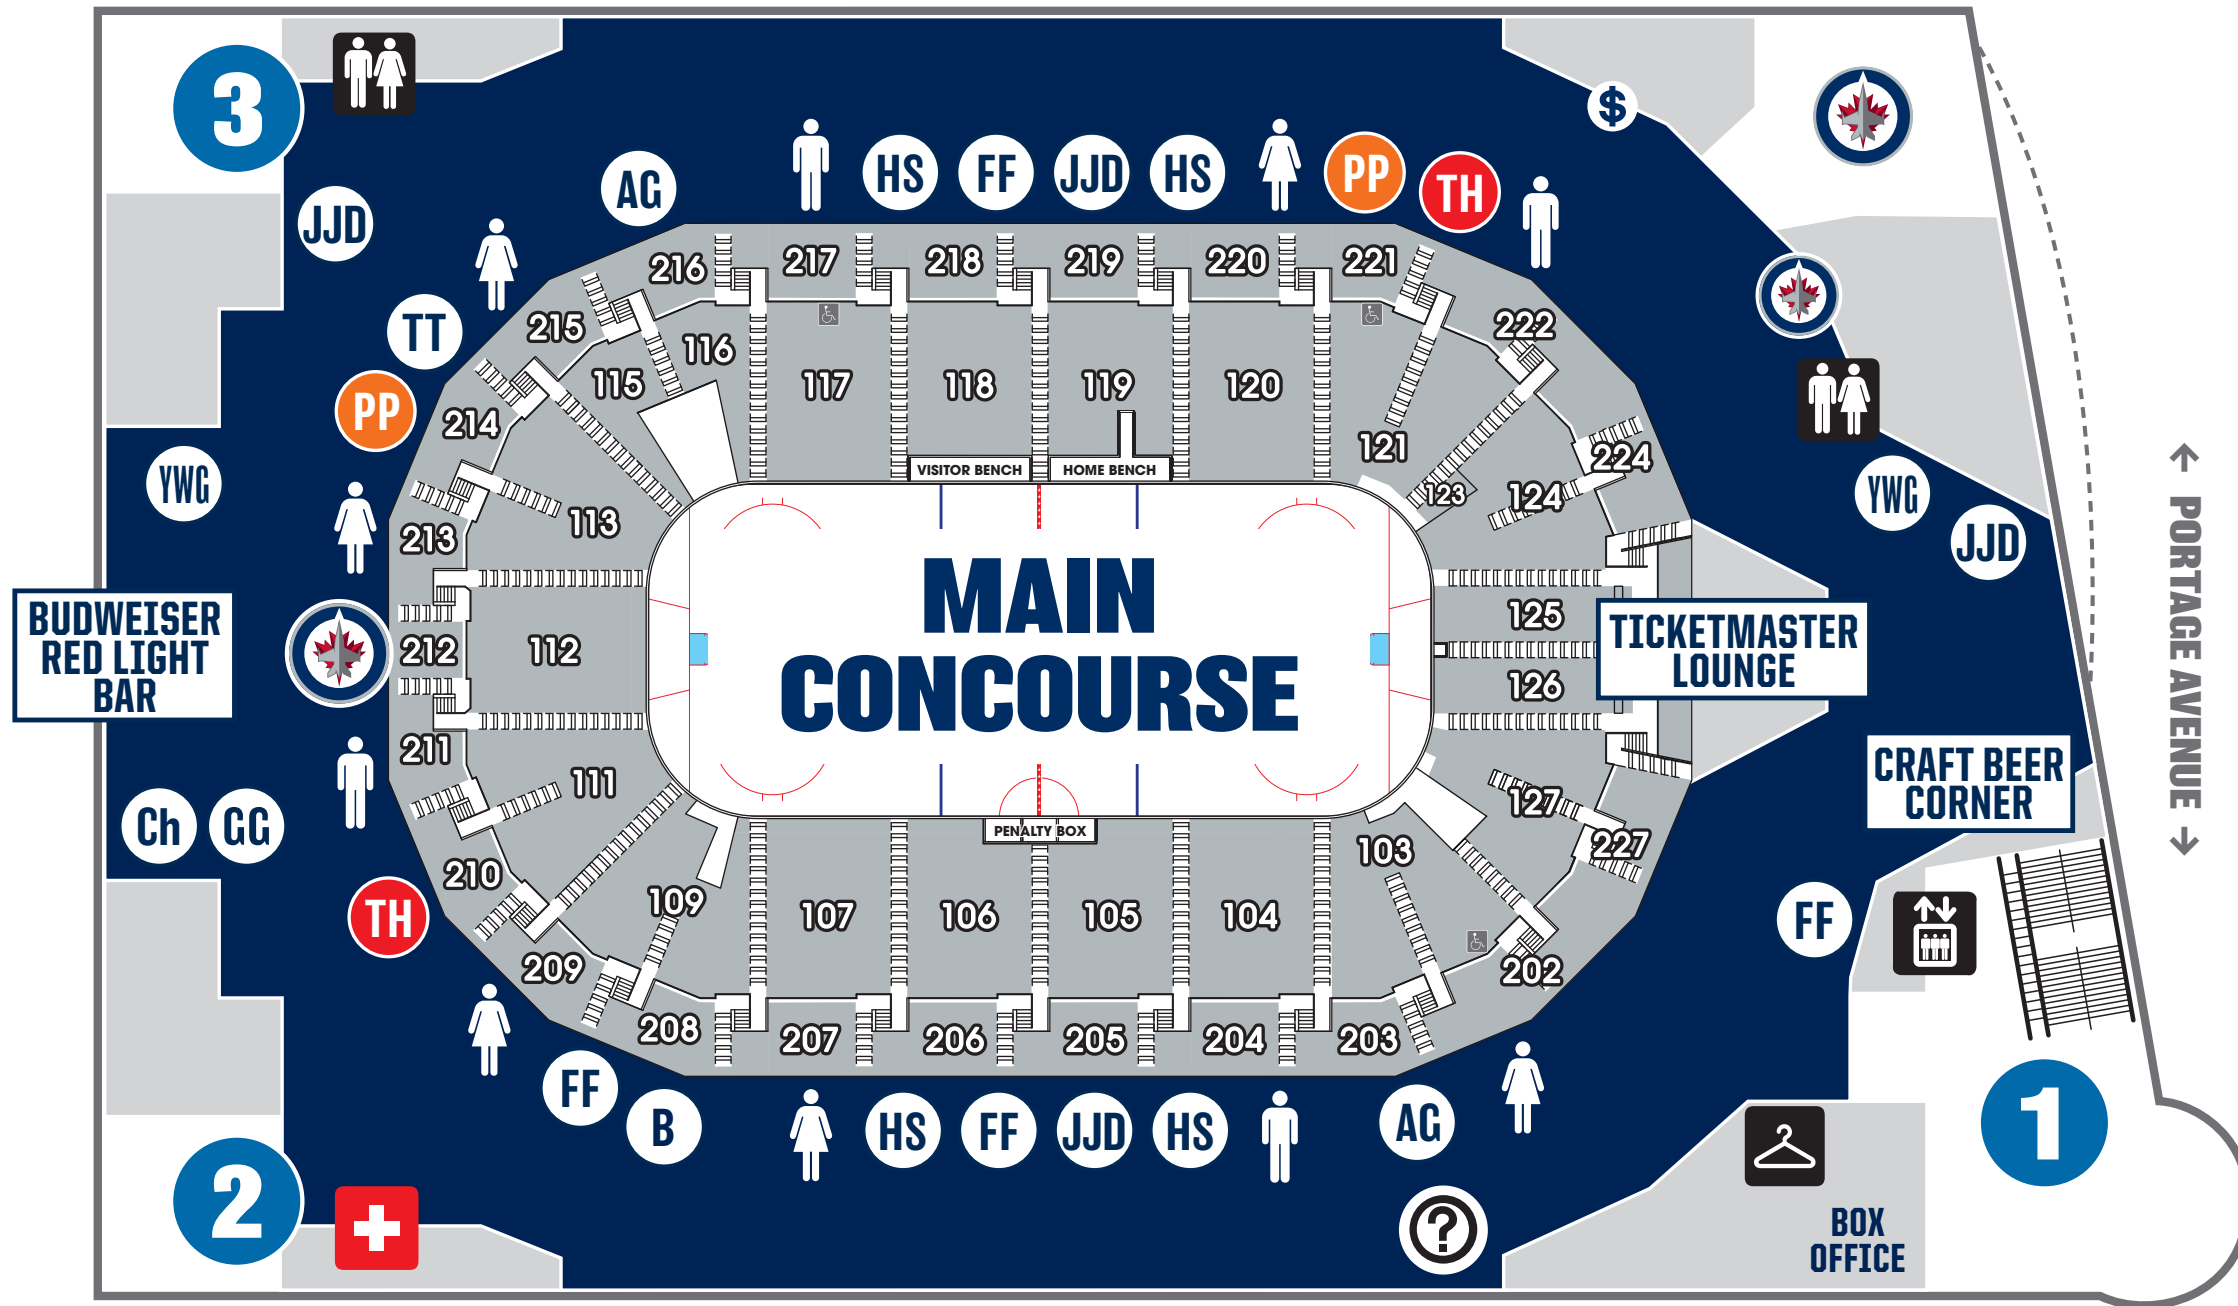

→ HARGRAVE STREET →

← HONOURARY DALE HAWERCHUK WAY →

← PORTAGE AVENUE →

← DONALD STREET ←

TH Tim Hortons	Ch Hot or Not Chicken	JJD Jumbo Jet Dog	2 Gate Entrance	Family Washroom
PP Pizza Pizza	FF Fan Fuel	TT Tasty Tots	Criticare	Elevator
AG Aviators' Grill	GG Grab + Go Snack Stop	YWG YWG Burger	Jets Gear Store	Escalator
B Burrito 204	HS Hops & Shots	\$ ATM	Guest Services	Coat Check